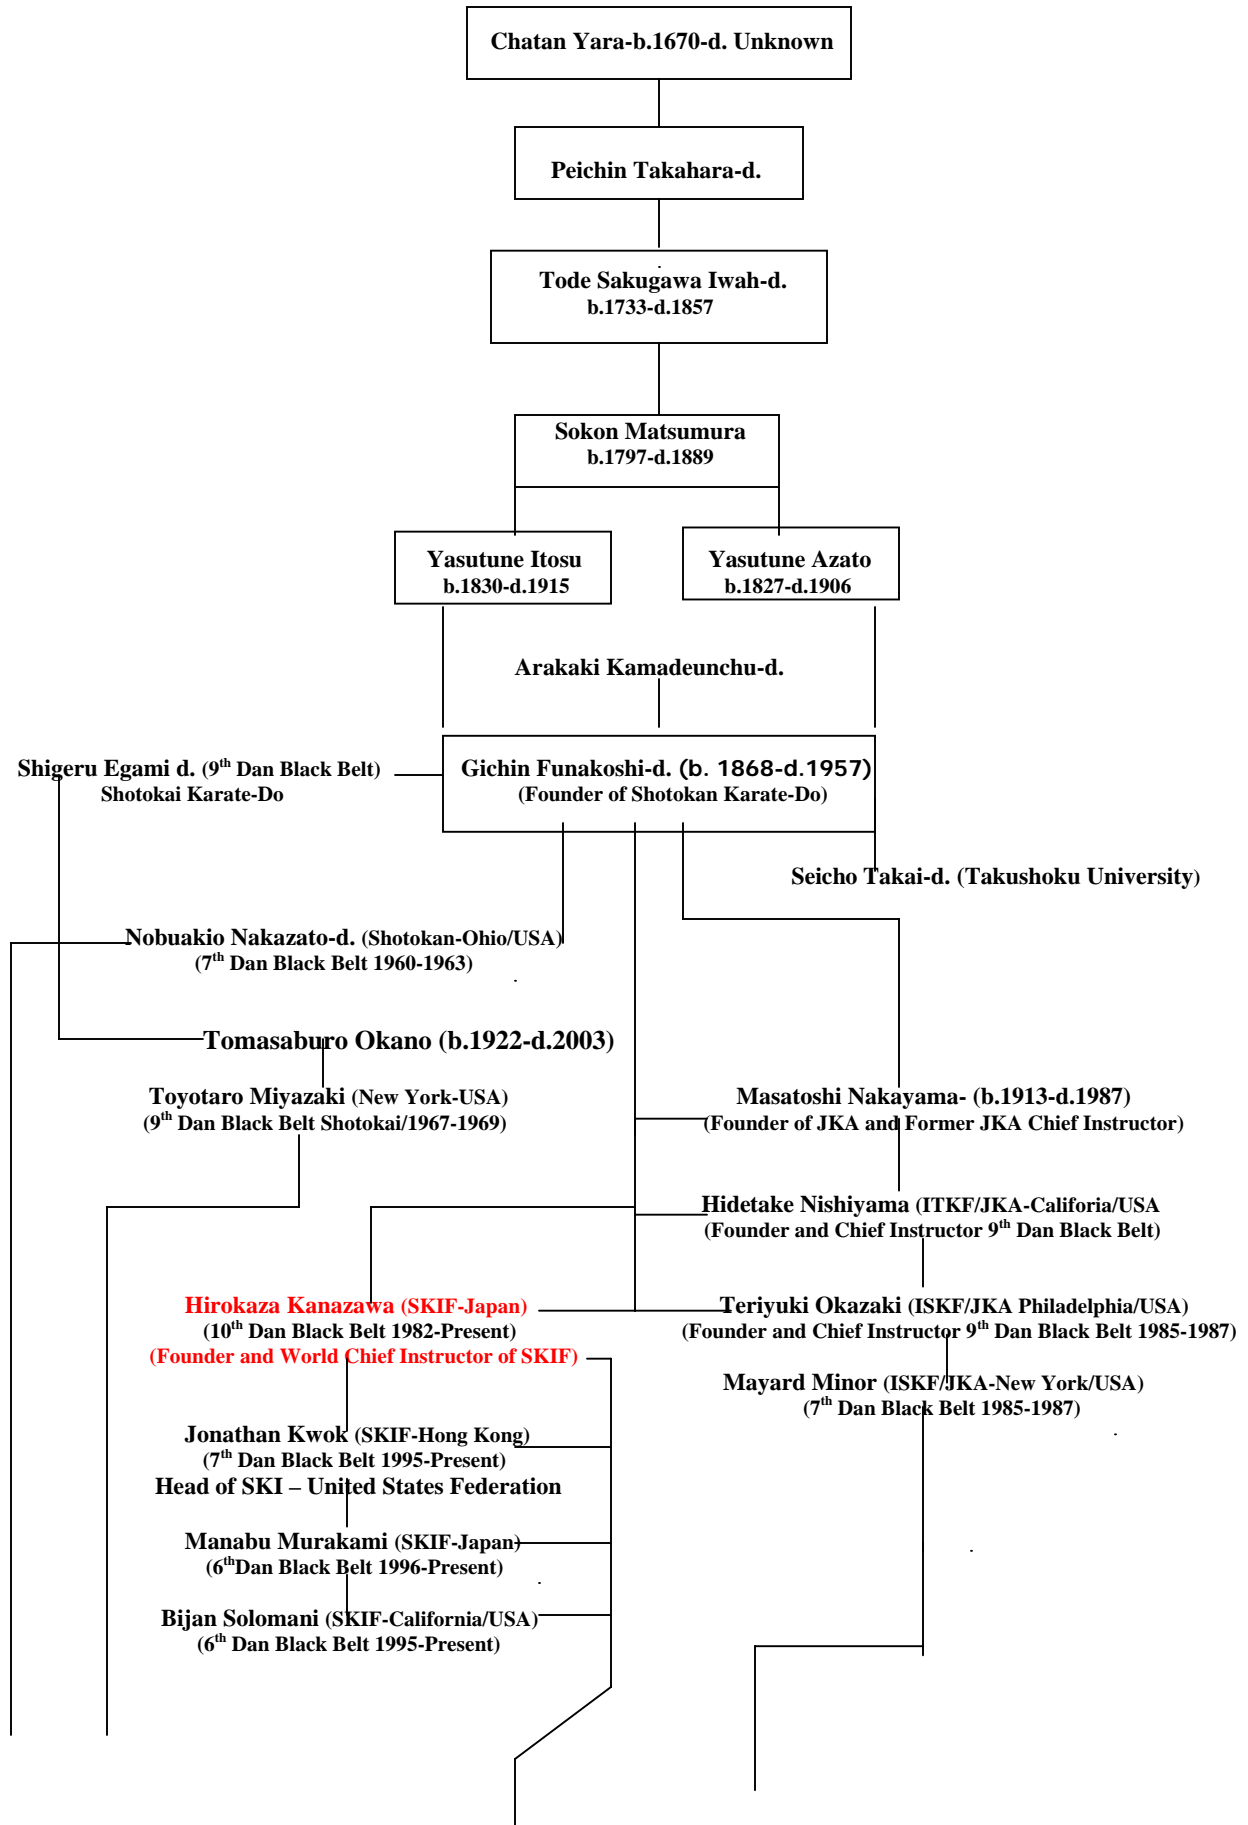

Traditional ShotoKan Karate-Do Family Tree of Charles E. Lee, II

- | | |
|-------------------------------|--|
| (1). David Benders | Shodan Black Belt (1986-Inactive/New Orleans, La.) |
| (2). Charles E. Lee, III | Shodan Black Belt (1987-Inactive/Newark, N.J.) |
| (3). Bruce M. Lee | Ju-Kyu White Belt (1988-Inactive/Newark, N.J.) |
| (4). Benjamin Ruiz, Jr. | Shodan Black Belt (SKIF/1998-Present/Newark, N.J.) |
| (5). Gerard T. Eatman | Shodan Black Belt (SKIF/1998-Present/Newark, N.J.) |
| (6). Rene Rodriguez | Shodan Black Belt (SKIF/1999-Inactive/Atlanta, Ga.) |
| (7). Jamal Pearson | Shodan Black Belt (SKIF/1999-Inactive/Irvington, N.J.) |
| (8). David Bell | Nidan Black Belt (SKIF/2001-Present/East Orange, N.J.) |
| (9). Julian Gordon | Ik-kyu Brown Belt (SKIF/2000-Inactive/Oviedo, FL.) |
| (10). Alonzo Faircloth | Ik-kyu Brown Belt (SKIF/2000-Present/Newark, N.J.) |
| (11). Jennifer Jones | Ik-kyu Brown Belt (SKIF/2000-Present /Irvington, N.J.) |
| (12). Marquese McDougle | Ik-kyu Brown Belt (SKIF/2000-Present Newark, N.J.) |
| (13). Que Dirah Holder | San kyu Brown Belt (SKIF/2001-Present/Newark, N.J.) |
| (14). Charles Valentin | Sandan Black Belt (SKIF/2002-Present/Orangeburg, N.Y.)
Chief Instructor of SKIF of Orangeburg, New York |
| (15). Fredrick Davis, Jr. | Shodan Black Belt (SKIF/2003-Present/Newark, N. J.) |
| (16). Julius Abion | Shodan Black Belt (SKIF/2004-Present/Newark, N.J.) |
| (17). Antoine Ford | Shodan Black Belt (SKIF/2004-Present/Newark, N.J.) |
| (18). Roberto Angel Hernandez | Shodan Black Belt (SKIF/2004-Present/Newark, N.J.) |
| (19). Olin Jackson, Jr. | Ik-kyu Brown Belt (SKIF/2004-Present/Newark, N.J.) |